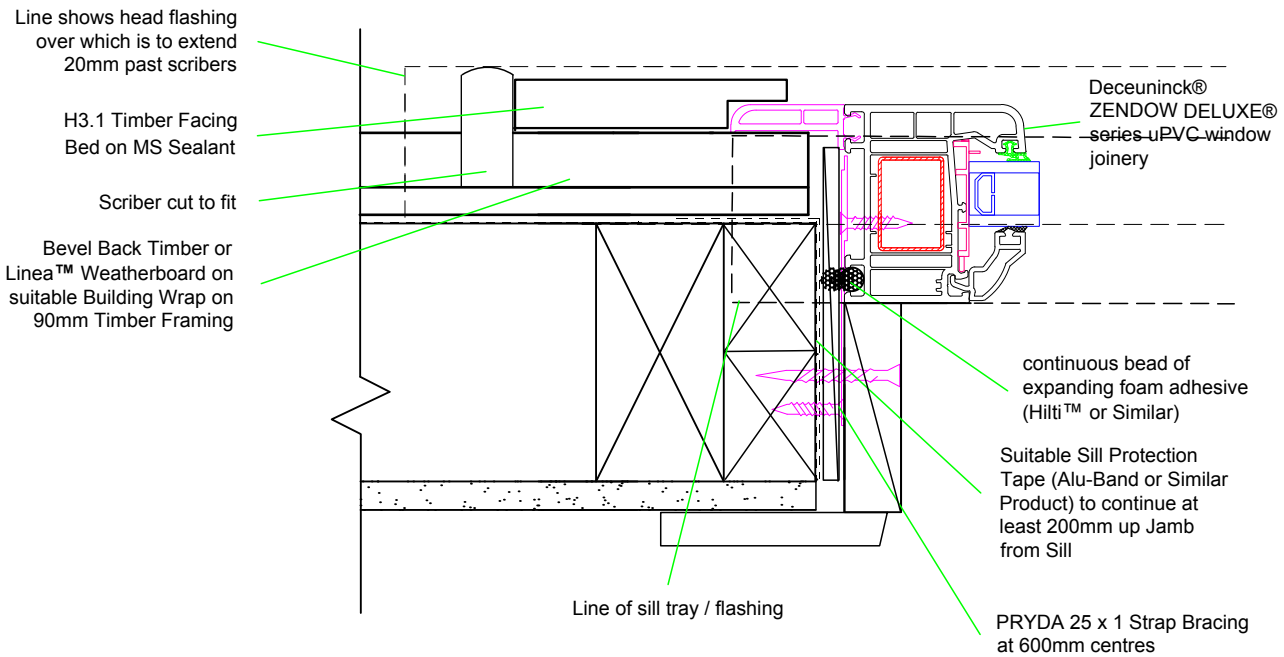

Window Head Detail

Detail DIR.WIN.A.1.H1

Window Head Detail

Detail DIR.WIN.A.3.H

WINDOW

Bevel back weather boards direct fix with timber facings

Window Jamb Detail

Detail DIR.WIN.A.3.J

Window Sill Detail

Detail DIR.WIN.A.3.S

WINDOW

Bevel back weather boards direct fix with timber facings