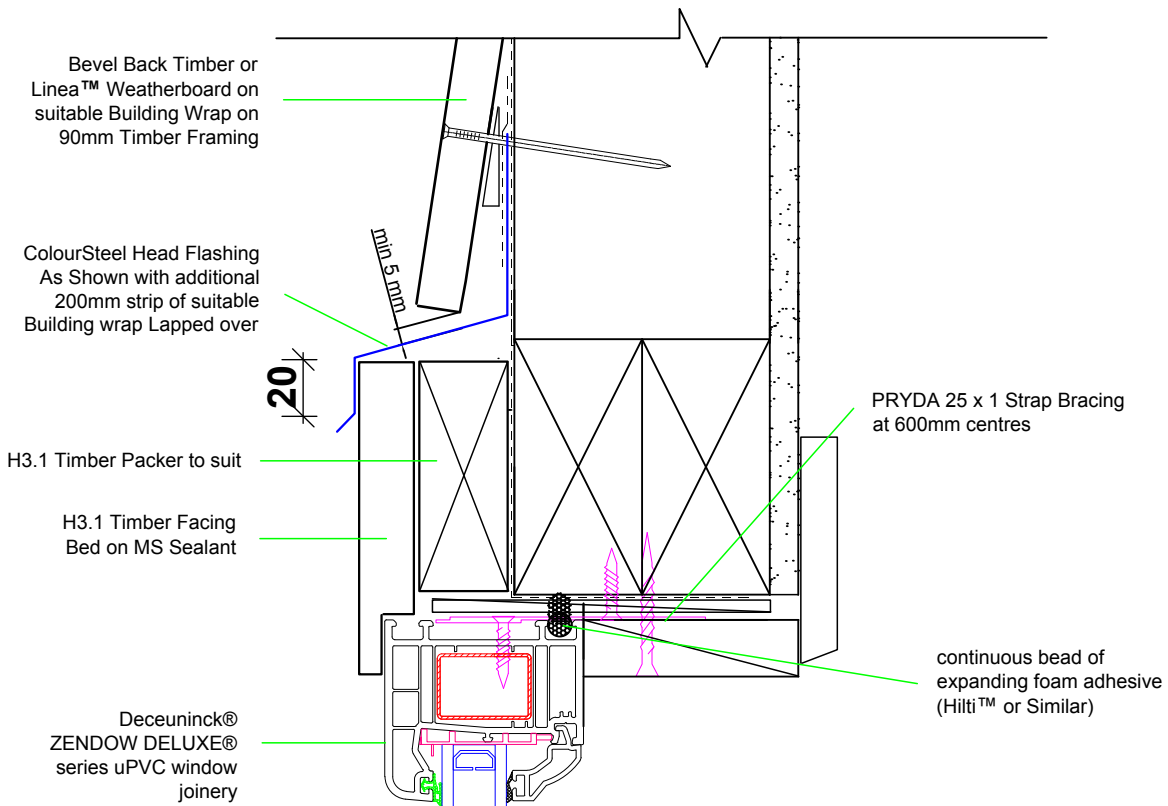

Window Head Detail

Detail DIR.WIN.A.1.H1

Window Head Detail

Detail DIR.WIN.A.3.H

WINDOW

Bevel back weather boards direct fix with timber facings

Window Jamb Detail

Detail DIR.WIN.A.3.J

Window Sill Detail

Detail DIR.WIN.A.3.S

WINDOW

Bevel back weather boards direct fix with timber facings