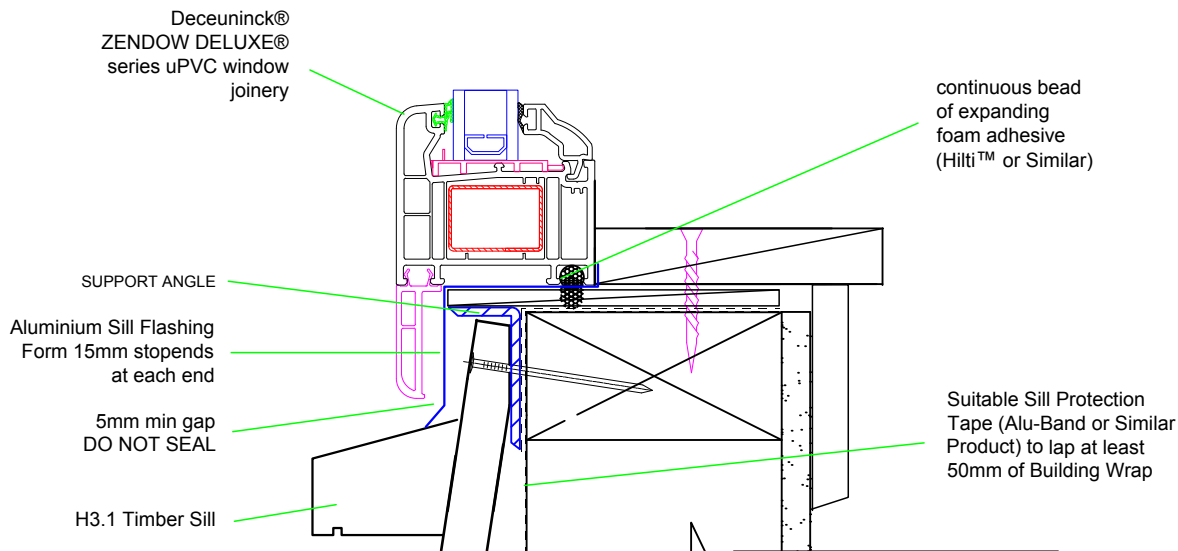

Window Head Detail

Detail DIR.WIN.A.1.H1

Window Head Detail

Detail DIR.WIN.A.3.H

WINDOW

Bevel back weather boards direct fix with timber facings

Window Jamb Detail

Detail DIR.WIN.A.3.J

Window Sill Detail

Detail DIR.WIN.A.3.S

WINDOW

Bevel back weather boards direct fix with timber facings