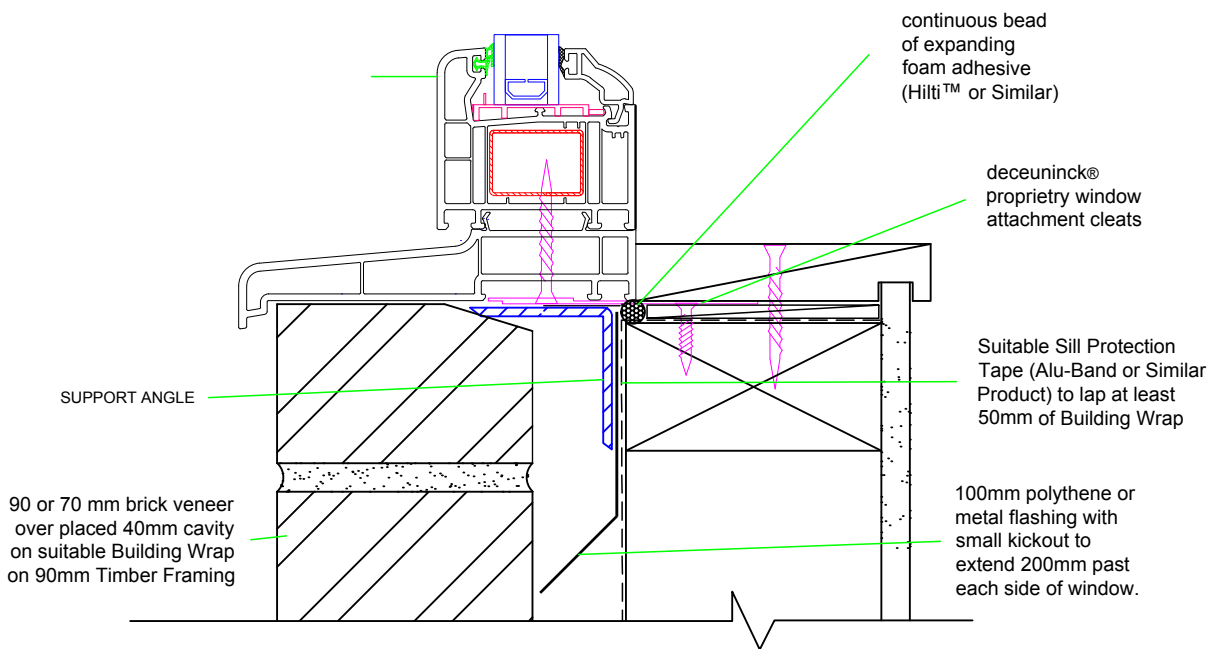

## Window Jamb Detail

Detail CAV.WIN.R.4.J

## WINDOW

Brick veneer over 40mm  
Cavity without Masonry Sills