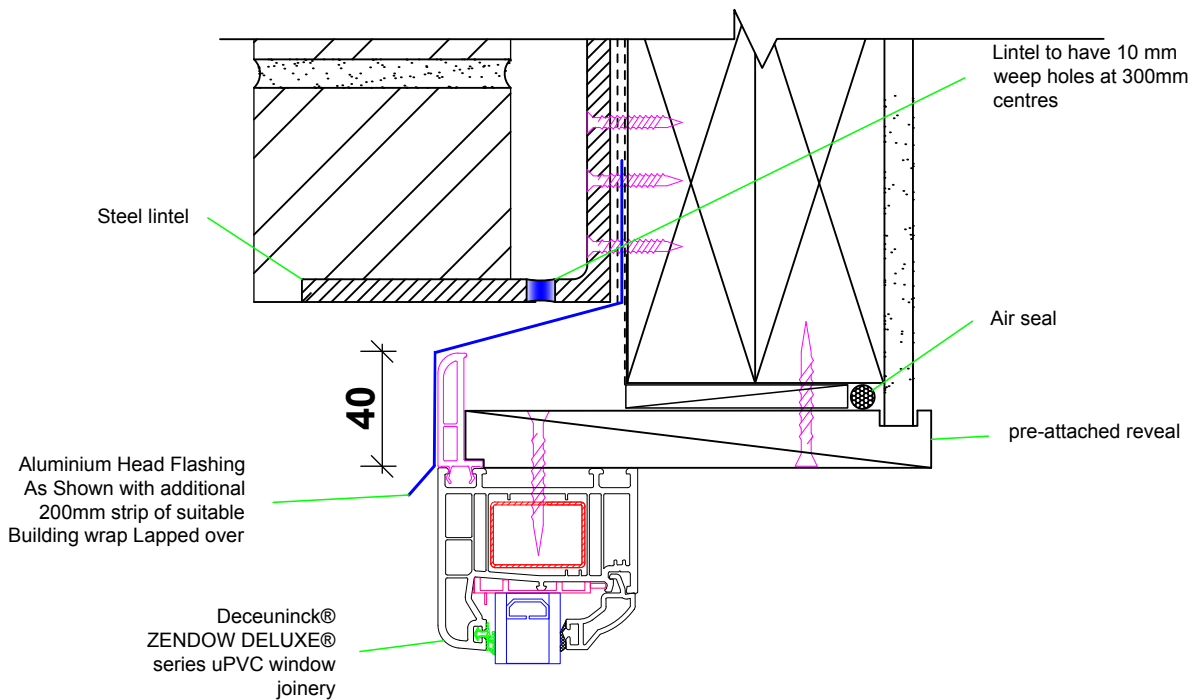

Window Head Detail

Detail CAV.WIN.R.4.H

WINDOW

Brick veneer over 40mm
Cavity without Masonry Sills