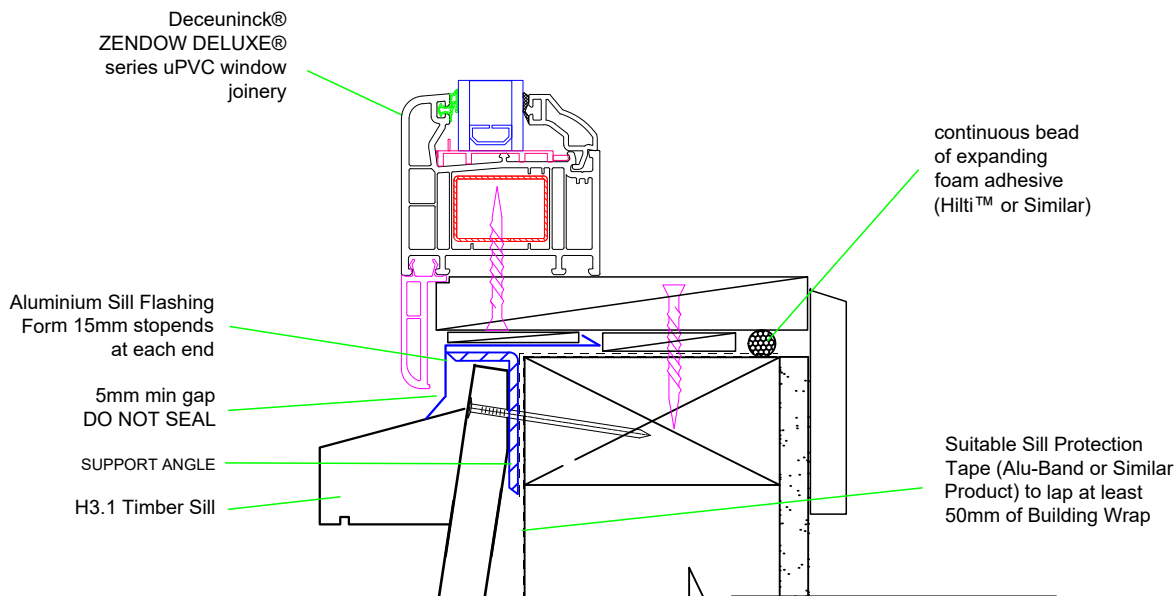

Window Head Detail

Detail DIR.WIN.A.1.H1

Window Head Detail

Detail DIR.WIN.A.3.H

WINDOW

Bevel back weather
boards direct fix
with timber facings

Window Jamb Detail

Detail DIR.WIN.A.3.J

Window Sill Detail

Detail DIR.WIN.A.3.S

WINDOW

Bevel back weather boards direct fix with timber facings