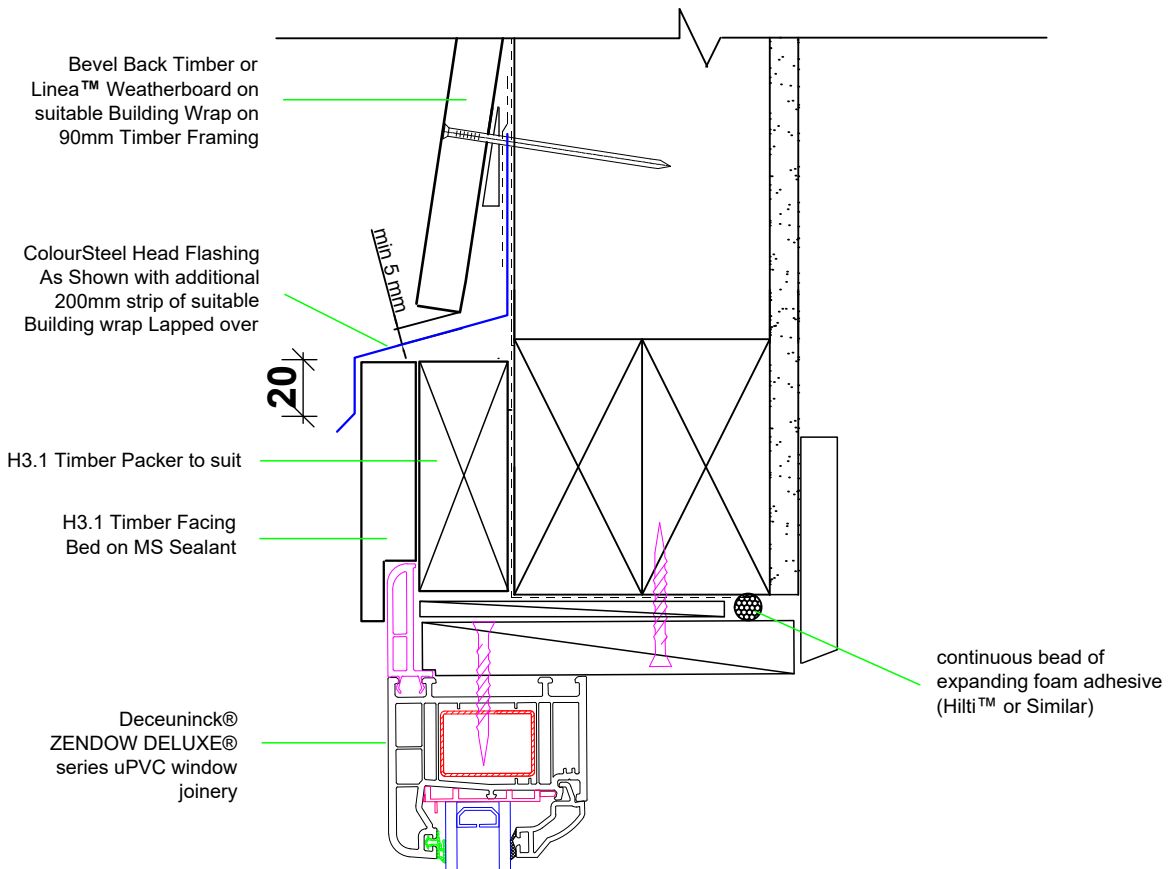

Window Head Detail

Detail DIR.WIN.A.1.H1

Window Head Detail

Detail DIR.WIN.A.3.H

WINDOW

Bevel back weather
boards direct fix
with timber facings

Window Jamb Detail

Detail DIR.WIN.A.3.J

Window Sill Detail

Detail DIR.WIN.A.3.S

WINDOW

Bevel back weather boards direct fix with timber facings