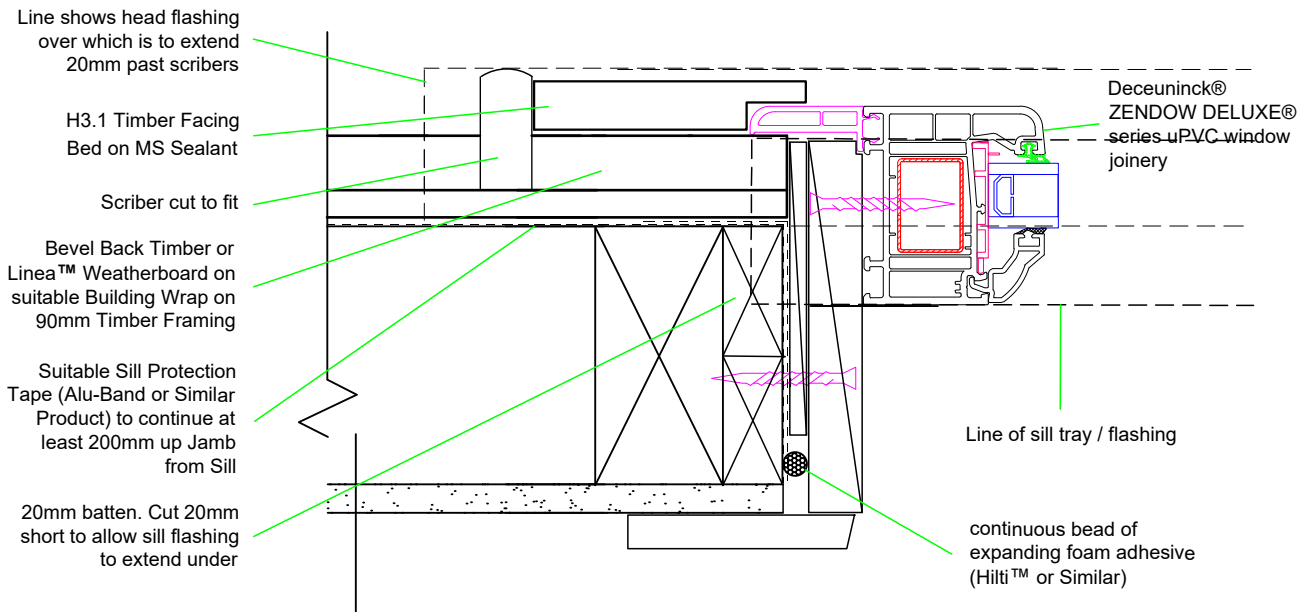

Window Head Detail

Detail DIR.WIN.A.1.H1

Window Head Detail

Detail DIR.WIN.A.3.H

WINDOW

Bevel back weather
boards direct fix
with timber facings

Window Jamb Detail

Detail DIR.WIN.A.3.J

Window Sill Detail

Detail DIR.WIN.A.3.S

WINDOW

Bevel back weather boards direct fix with timber facings