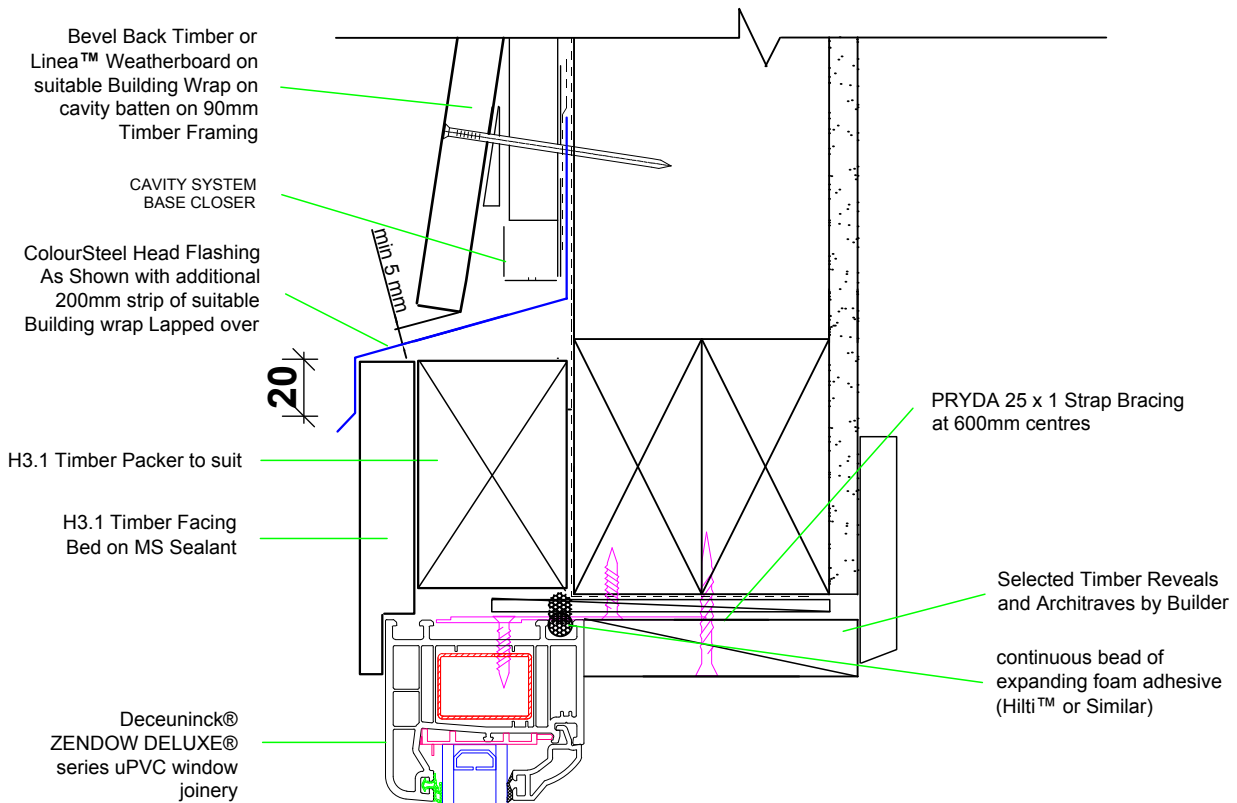

Window Head Detail

Detail DIR.WIN.A.1.H1

Window Head Detail

Detail DIR.WIN.A.3.H

WINDOW

Bevel back weather boards on cavity batten with timber facings

Window Jamb Detail
 Detail DIR.WIN.A.3.J

Window Sill Detail
 Detail DIR.WIN.A.3.S

WINDOW

Bevel back weather boards on cavity batten with timber facings