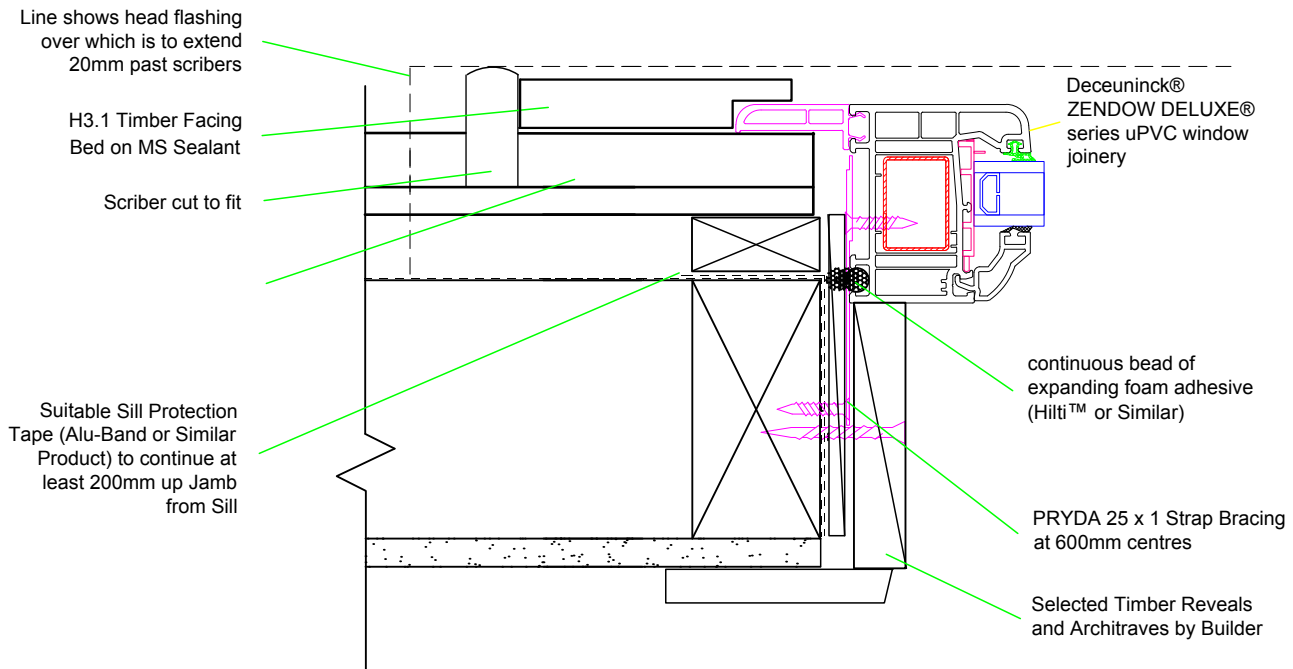

Window Head Detail

Detail DIR.WIN.A.1.H1

Window Head Detail

Detail DIR.WIN.A.3.H

WINDOW

Bevel back weather boards on cavity batten with timber facings

Window Jamb Detail
 Detail DIR.WIN.A.3.J

Window Sill Detail
 Detail DIR.WIN.A.3.S

WINDOW

Bevel back weather boards on cavity batten with timber facings