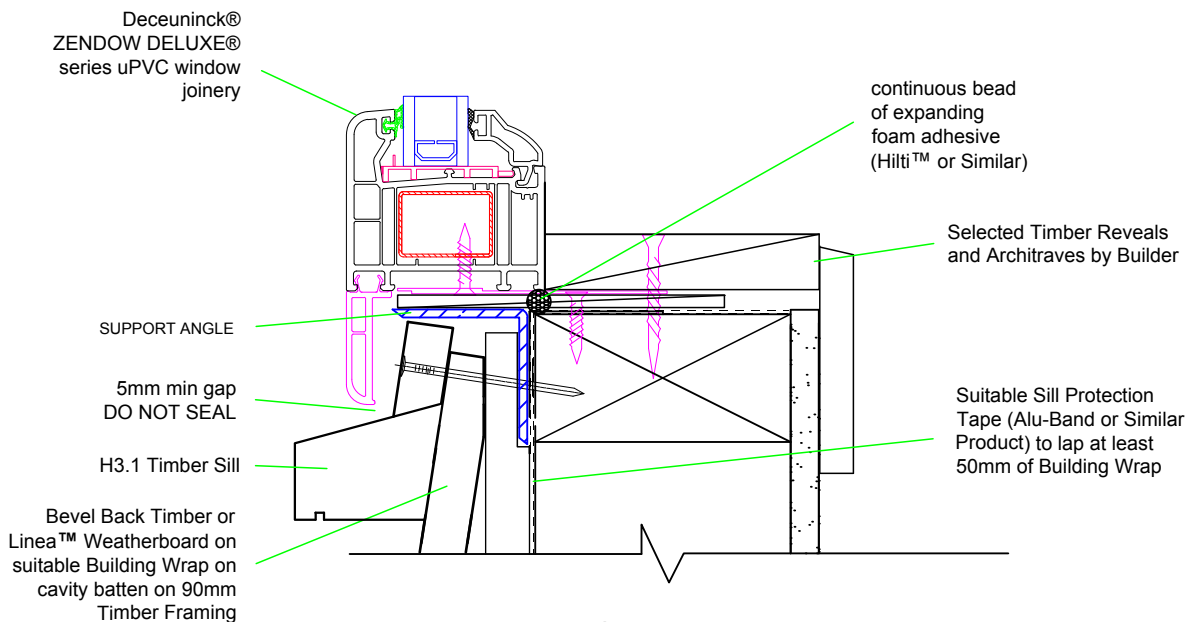

Window Head Detail

Detail DIR.WIN.A.1.H1

Window Head Detail

Detail DIR.WIN.A.3.H

WINDOW

Bevel back weather boards on cavity batten with timber facings

Window Jamb Detail
 Detail DIR.WIN.A.3.J

Window Sill Detail
 Detail DIR.WIN.A.3.S

WINDOW

Bevel back weather boards on cavity batten with timber facings