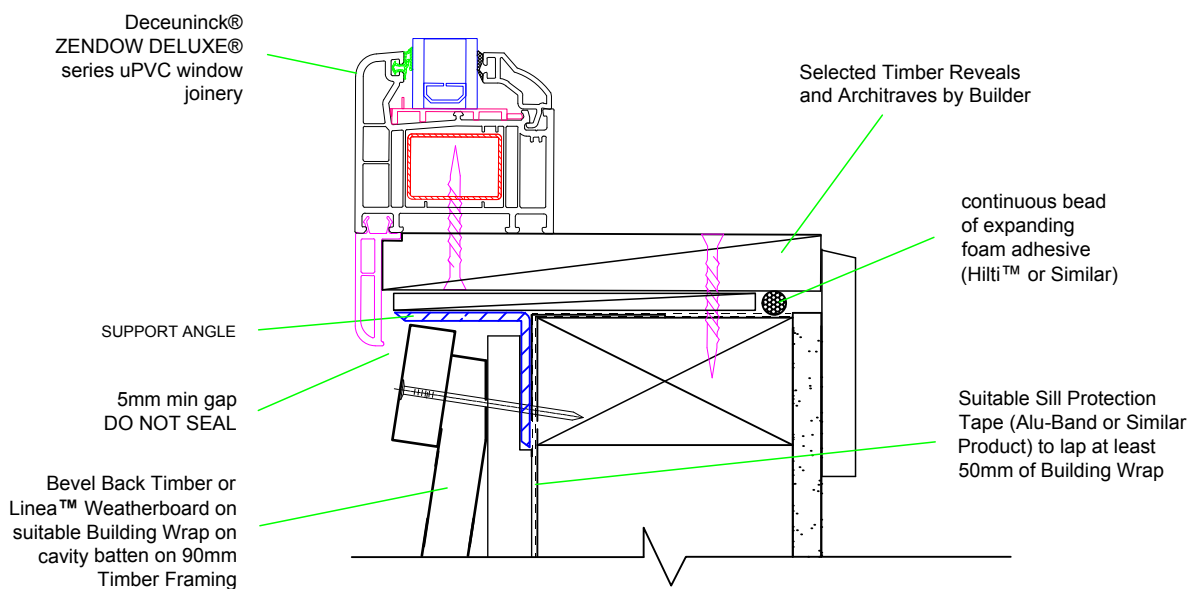

Window Head Detail

Detail DIR.WIN.A.1.H1

Window Head Detail

Detail DIR.WIN.A.1.H1

WINDOW

Bevel back weather boards on cavity batten

Window Jamb Detail

Detail DIR.WIN.A.3.J

Window Sill Detail

Detail CAV.WIN.A.3.S

WINDOW

Bevel back weather boards on cavity