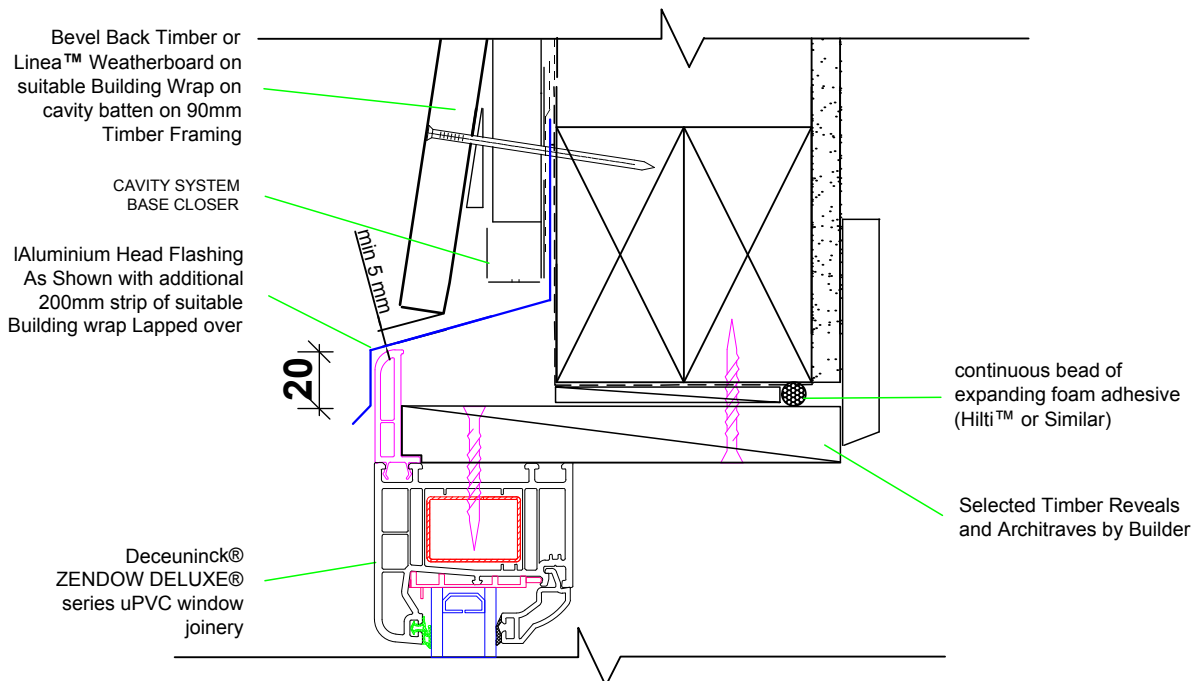

Window Head Detail

Detail DIR.WIN.A.1.H1

Window Head Detail

Detail DIR.WIN.A.1.H1

WINDOW

Bevel back weather boards on cavity batten

Window Jamb Detail

Detail DIR.WIN.A.3.J

Window Sill Detail

Detail CAV.WIN.A.3.S

WINDOW

Bevel back weather boards on cavity