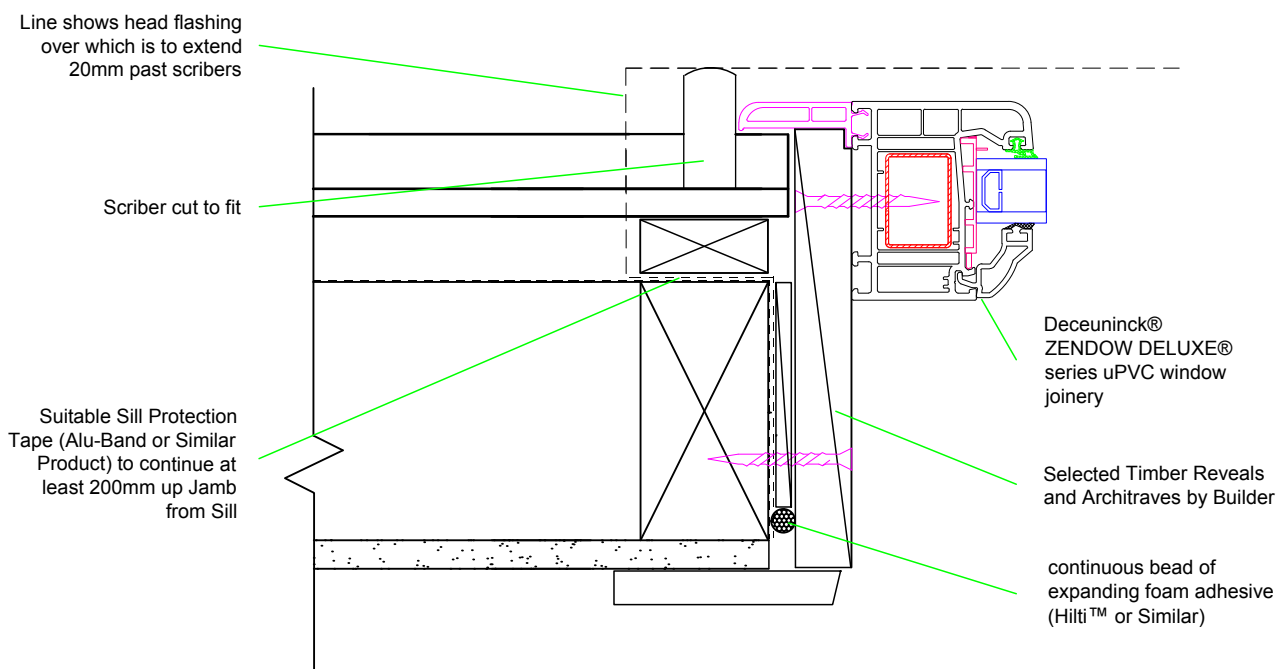

Window Head Detail

Detail DIR.WIN.A.1.H1

Window Head Detail

Detail DIR.WIN.A.1.H1

WINDOW

Bevel back weather boards on cavity batten

Window Jamb Detail

Detail DIR.WIN.A.3.J

Window Sill Detail

Detail CAV.WIN.A.3.S

WINDOW

Bevel back weather boards on cavity