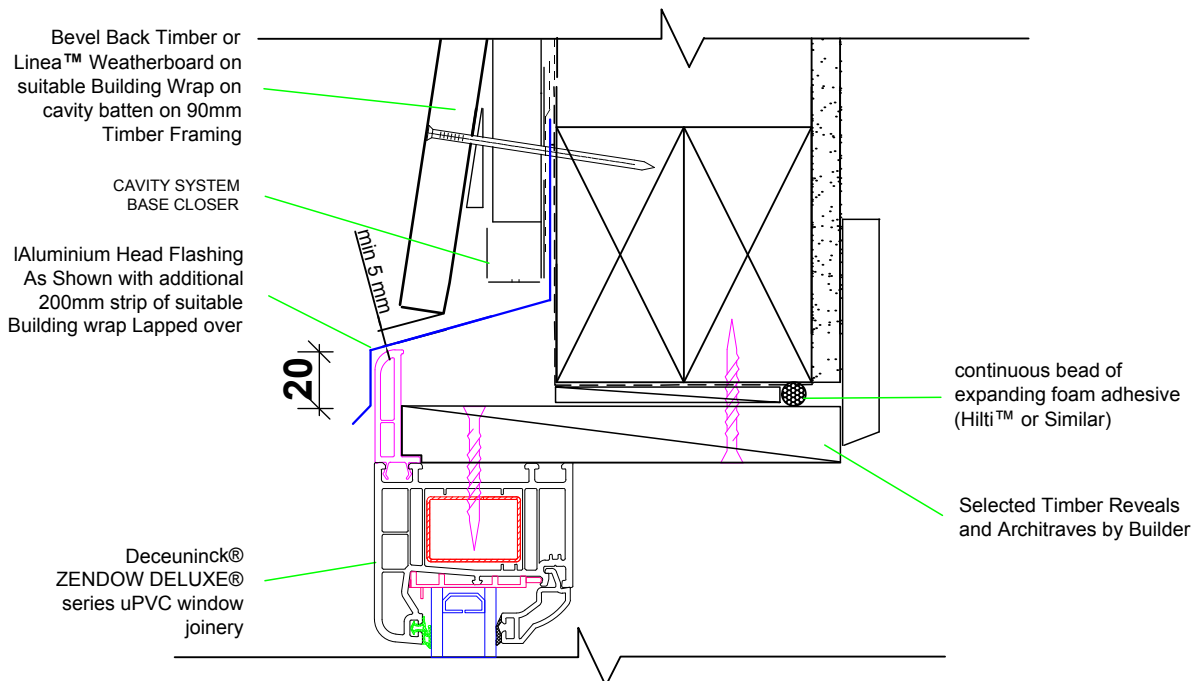

Window Head Detail

Detail DIR.WIN.A.1.H1

Window Head Detail

Detail DIR.WIN.A.1.H1

WINDOW

Bevel back weather
boards on cavity batten

Window Jamb Detail

Detail DIR.WIN.A.3.J

Window Sill Detail

Detail CAV.WIN.A.3.S

WINDOW

Bevel back weather boards on cavity