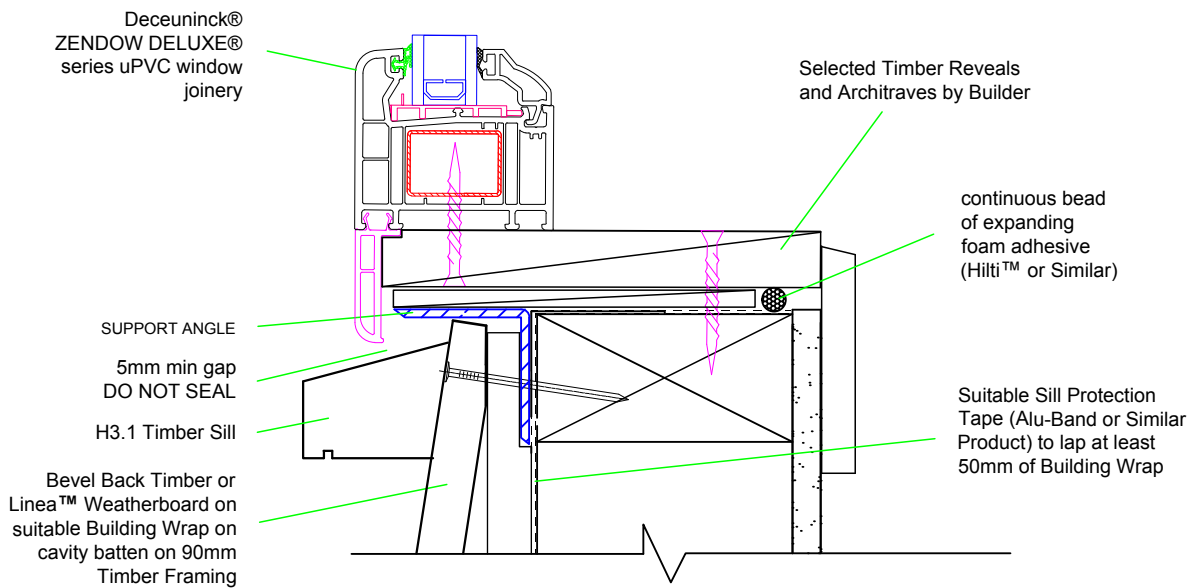

Window Head Detail

Detail DIR.WIN.A.1.H1

Window Head Detail

Detail DIR.WIN.A.1.H1

WINDOW

Bevel back weather
boards on cavity batten

Window Jamb Detail

Detail DIR.WIN.A.3.J

Window Sill Detail

Detail CAV.WIN.A.3.S

WINDOW

Bevel back weather boards on cavity