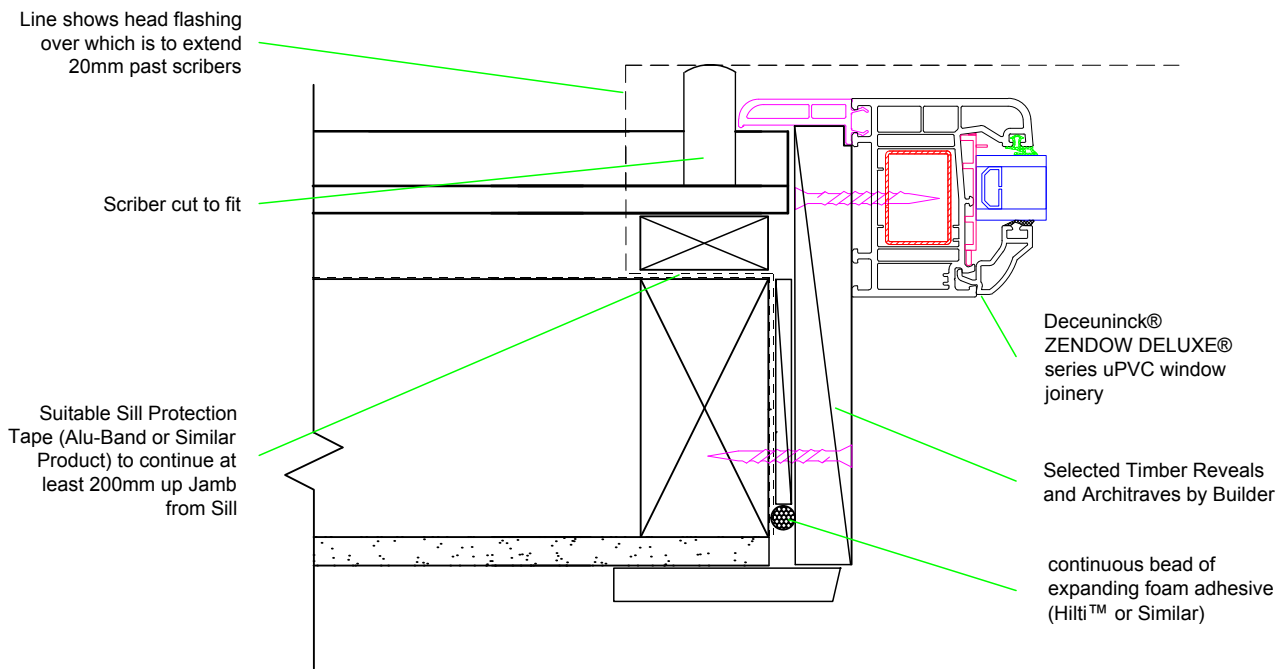

Window Head Detail

Detail DIR.WIN.A.1.H1

Window Head Detail

Detail DIR.WIN.A.1.H1

WINDOW

Bevel back weather
boards on cavity batten

Window Jamb Detail

Detail DIR.WIN.A.3.J

Window Sill Detail

Detail CAV.WIN.A.3.S

WINDOW

Bevel back weather boards on cavity