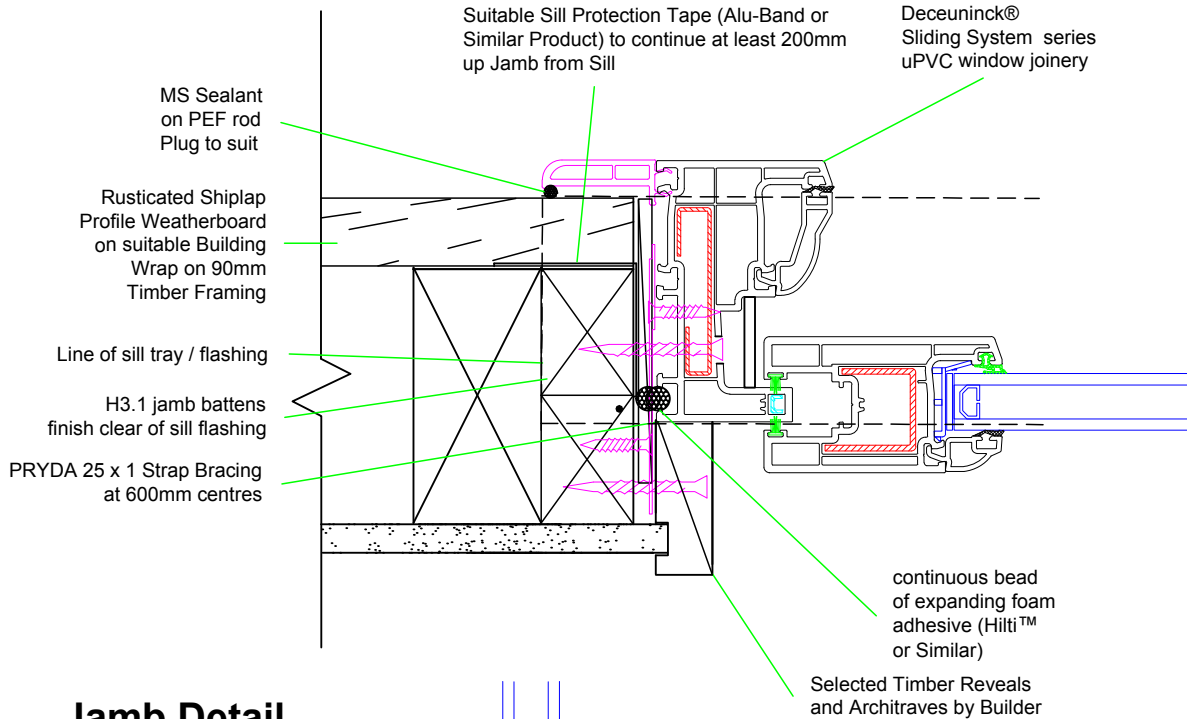

## Head Detail

Detail DIR.DOOR.SLIDER.A.1.H2

## Head Detail

Detail DIR.DOOR.SLIDER.A.1.H1

## SLIDING DOOR

RUSTICATED WEATHERBOARD  
DIRECT FIX