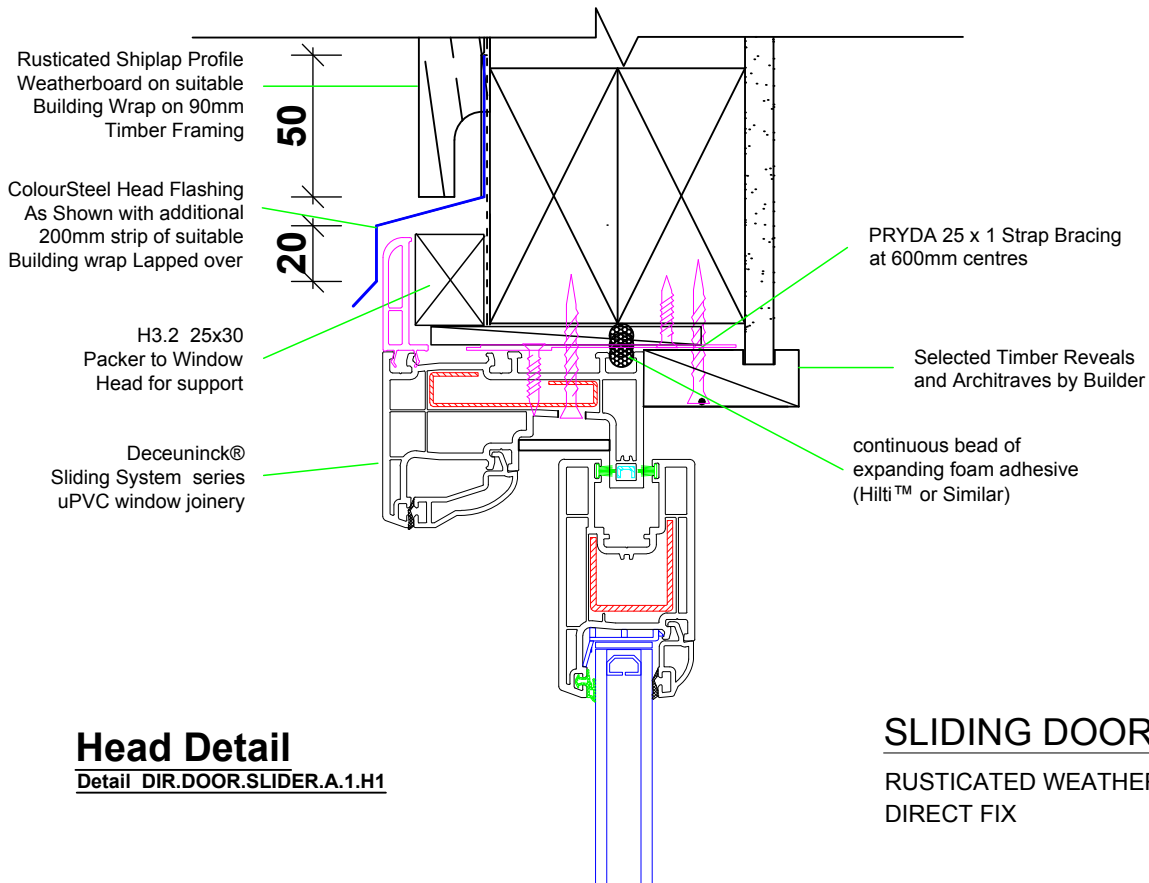

## Head Detail

Detail DIR.DOOR.SLIDER.A.1.H2

## Head Detail

Detail DIR.DOOR.SLIDER.A.1.H1

## SLIDING DOOR

RUSTICATED WEATHERBOARD  
DIRECT FIX